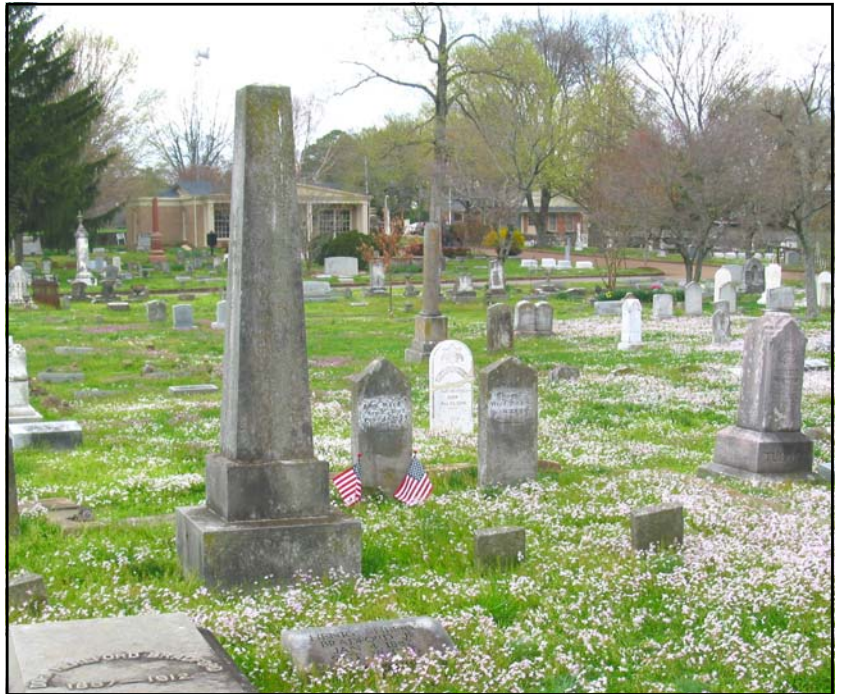

John Ward

Maple Hill Cemetery in Huntsville
Looking west toward the cemetery
office

Marker for John Ward
Died 18 February 1824

John Ward marker on the left
Marker for his wife, Eleanor
is on the right.
Eleanor died in December 1827